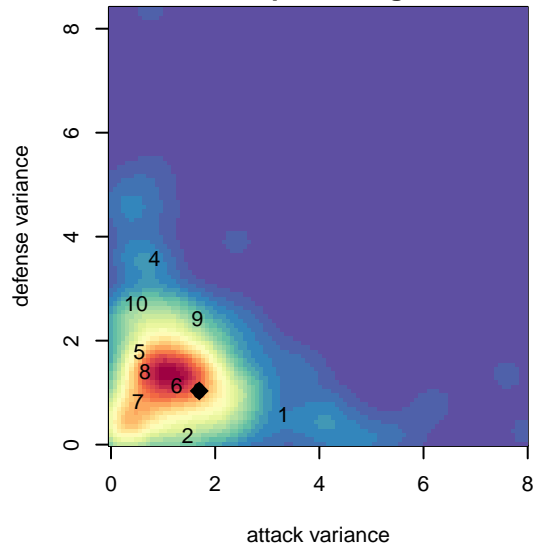

Eastside Timbers Red G02

Eastside Timbers
 Gresham, OR
 G02 total strength=1786
 attack=41.49 defense=22.43
 spr league = PTT Win G02 Premier
 notes= Liverpool

alt names used:
 EASTSIDE TIMBERS '02 LIVERPOOL
 EASTSIDE TIMBERS '02 LIVERPOOL (OR)
 EASTSIDE TIMBERS '02 LIVERPOOL (OR)
 EST 02G Red

Venues played:
 2017 Clash At the Border Super
 2017 Nike Crossfire Challenge Super Group U'
 2017 Timbers Winter Showcase 2002 FWRL U
 2017 PTT Winter G02 Premier

Eastside Timbers Red G02
 Dots are actual minus expected GF (blue circles) and GA (red triangles).
 Blue line is smoothed change in attack strength. Red is smoothed change in defense strength.

**attack and defense variance (black dot)
relative to other teams
and top 10 in region**

**attack and defense rating
relative to others at age
and all opponents in last 13 months**

Performance relative to 13 month average