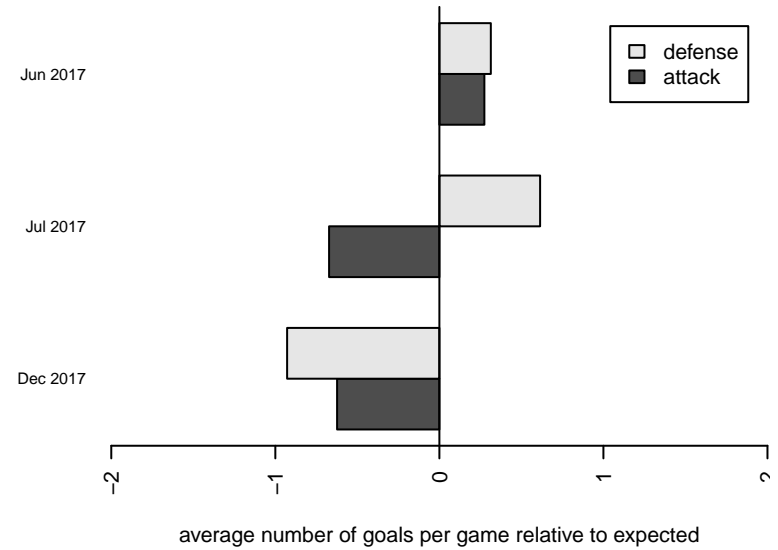

Performance relative to 13 month average