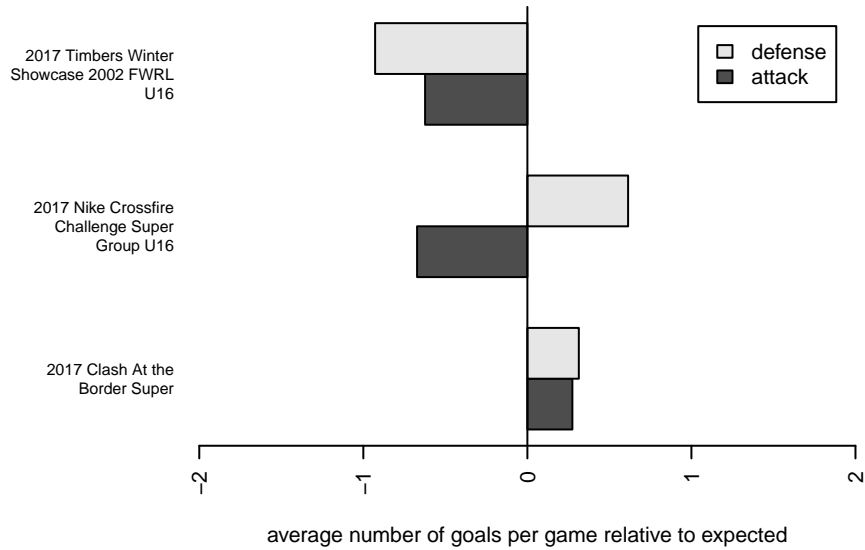

Eastside Timbers Red G02

Eastside Timbers
 Gresham, OR
 G02 total strength=1786
 attack=41.49 defense=22.43
 spr league = PTT Win G02 Premier
 notes= Liverpool

alt names used:
 EASTSIDE TIMBERS '02 LIVERPOOL
 EASTSIDE TIMBERS '02 LIVERPOOL (OR)
 EASTSIDE TIMBERS '02 LIVERPOOL (OR)
 EST 02G Red

Venues played:
 2017 Clash At the Border Super
 2017 Nike Crossfire Challenge Super Group U'
 2017 Timbers Winter Showcase 2002 FWRL U
 2017 PTT Winter G02 Premier

Eastside Timbers Red G02
 Dots are actual minus expected GF (blue circles) and GA (red triangles).
 Blue line is smoothed change in attack strength. Red is smoothed change in defense strength.

**attack and defense variance (black dot)
relative to other teams
and top 10 in region**

**attack and defense rating
relative to others at age
and all opponents in last 13 months**

Performance relative to 13 month average