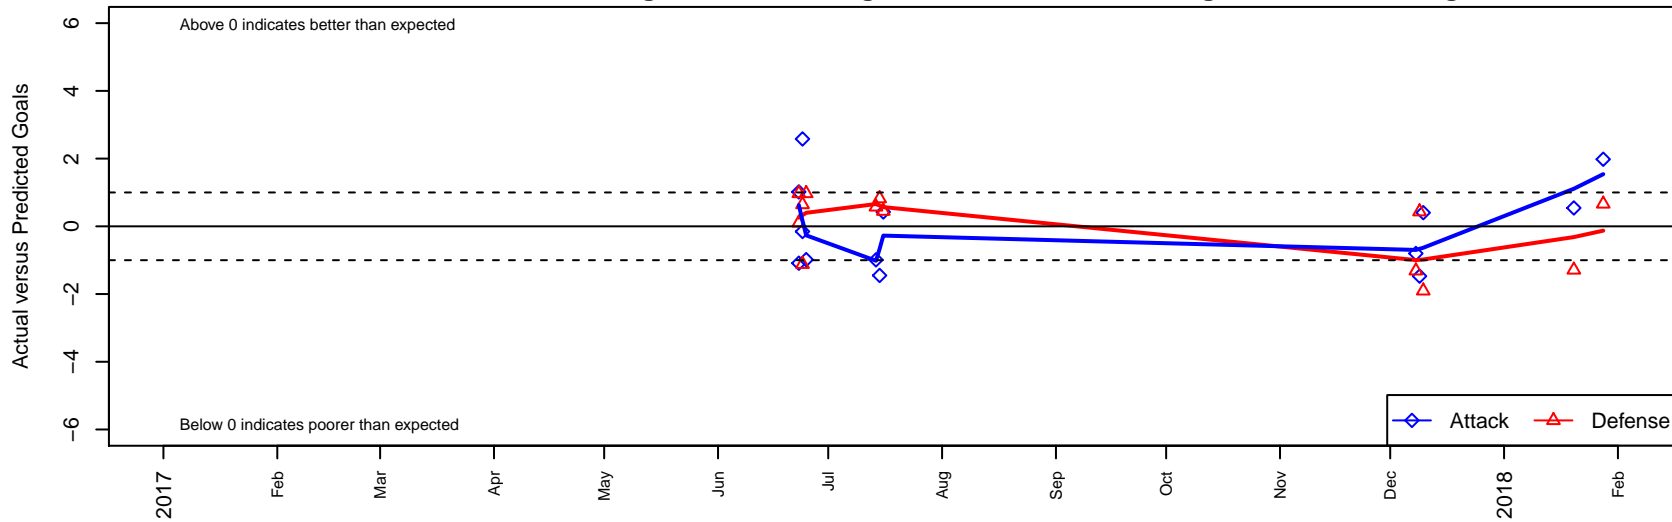

Eastside Timbers Red G02

Eastside Timbers
 Gresham, OR
 G02 total strength=1786
 attack=41.49 defense=22.43
 spr league = PTT Win G02 Premier
 notes= Liverpool

alt names used:
 EASTSIDE TIMBERS '02 LIVERPOOL
 EASTSIDE TIMBERS '02 LIVERPOOL (OR)
 EASTSIDE TIMBERS '02 LIVERPOOL (OR)
 EST 02G Red

Venues played:
 2017 Clash At the Border Super
 2017 Nike Crossfire Challenge Super Group U'
 2017 Timbers Winter Showcase 2002 FWRL U
 2017 PTT Winter G02 Premier

Eastside Timbers Red G02
 Dots are actual minus expected GF (blue circles) and GA (red triangles).
 Blue line is smoothed change in attack strength. Red is smoothed change in defense strength.

**attack and defense variance (black dot)
relative to other teams
and top 10 in region**

**attack and defense rating
relative to others at age
and all opponents in last 13 months**

Performance relative to 13 month average